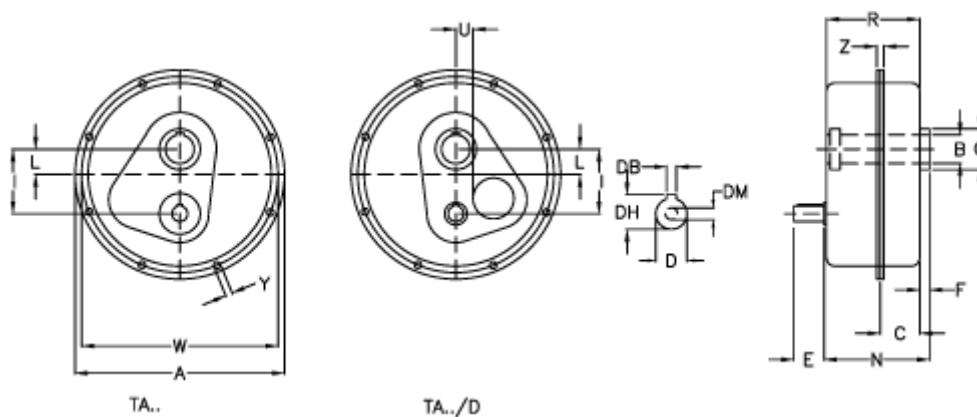

Data Sheet

Article number: 29480401330
 Description: Shaft mount. speed reducer
 TA 40.40D i=13,3 without lubrication

Measures

a	= 322	E = 50	W	= 302
B G7	= 40	F = 11	Weight (kg)	= 28
C	= 57	I = 112	Y	= 8.5
DB	= 8	L = 30	Z	= 20.5
Description	= TA 40.40D	N = 150.0		
DH	= 27.0	Q = 60		
D h6	= 24	R = 144.0		
DM	= M8	U = 22		